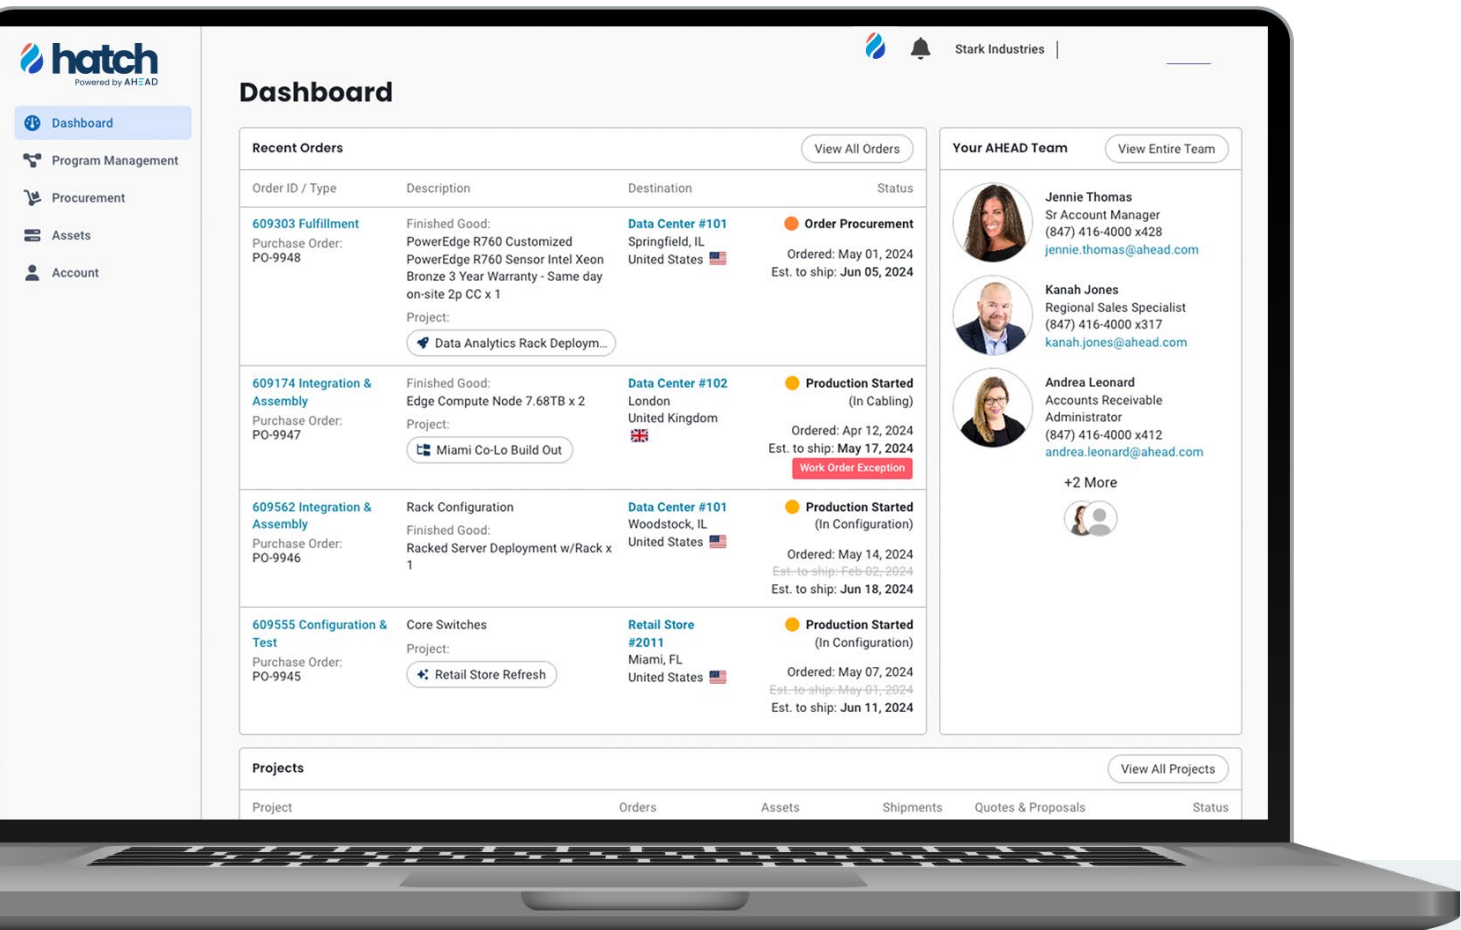

A Singular View: Make it as easy to deploy to the edge as to the cloud

- Orders
- Inventory
- Sites
- Assets
- Contracts
- Components
- Data
- Product changes
- Logistic information

AHEAD

Accelerate Your Impact

© 2024 AHEAD, LLC. All rights Reserved.

Learn more at
www.ahead.com