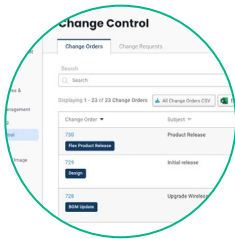

Change Control