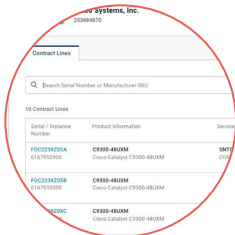

Multi-Site Management

Change Control

Contract Management

hatch
Powered by AHEAD

Dashboard

Recent Orders View All Orders

Order ID / Type	Description	Destination	Status
609303 Fulfillment Purchase Order: PO-9948	Finished Good: PowerEdge R760 Customized PowerEdge R760 Sensor Intel Xeon Bronze 3 Year Warranty - Same day on-site 2p CC x 1 Project: Data Analytics Rack Deploym...	Data Center #101 Springfield, IL United States	Order Procurement Ordered: May 01, 2024 Est. to ship: Jun 05, 2024
609174 Integration & Assembly Purchase Order: PO-9947	Finished Good: Edge Compute Node 7.68TB x 2 Project: Miami Co-Lo Build Out	Data Center #102 London United Kingdom	Production Started (In Cabling) Ordered: Apr 15, 2024 Est. to ship: May 20, 2024 Work Order Exception
609562 Integration & Assembly Purchase Order: PO-9946	Rack Configuration Finished Good: Racked Server Deployment w/Rack x 1	Data Center #101 Woodstock, IL United States	Production Started (In Configuration) Ordered: May 17, 2024 Est. to ship: Feb-02-2024 Est. to ship: Jun 21, 2024
609555 Configuration & Test Purchase Order: PO-9945	Core Switches Project: Retail Store Refresh	Retail Store #2011 Miami, FL United States	Production Started (In Configuration) Ordered: May 07, 2024 Est. to ship: May-01-2024 Est. to ship: Jun 11, 2024